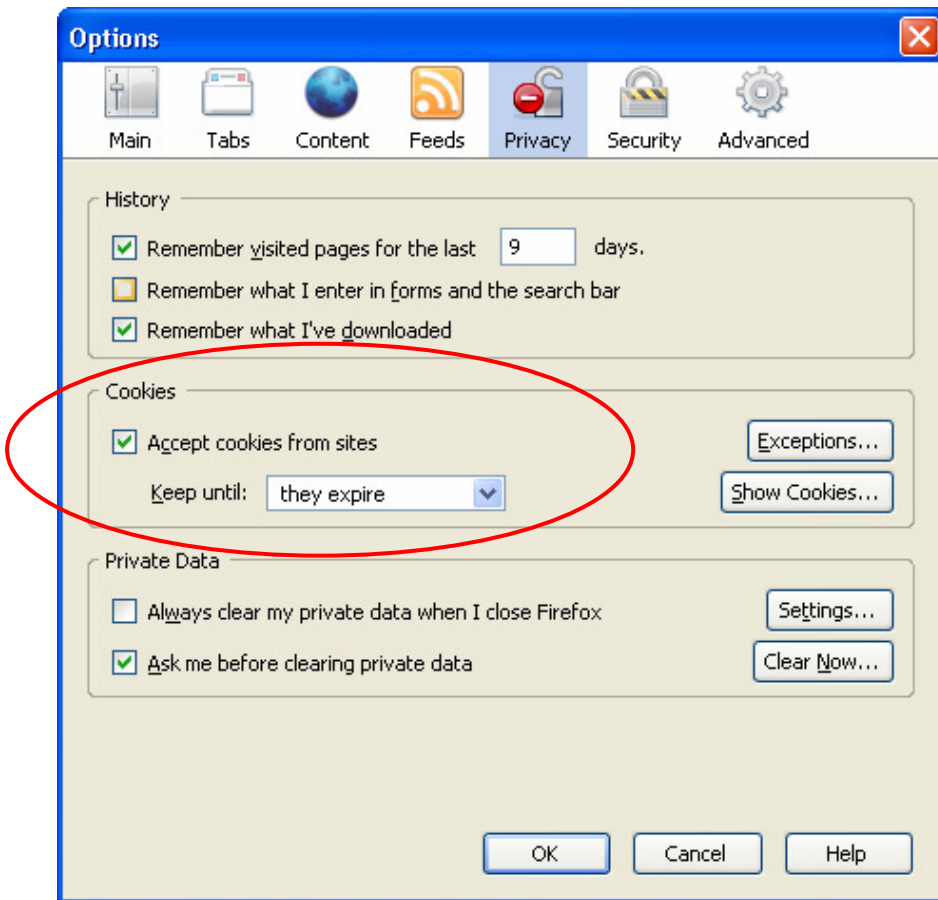

Mozilla Firefox (Version 2.x)

Tools > Options > Privacy